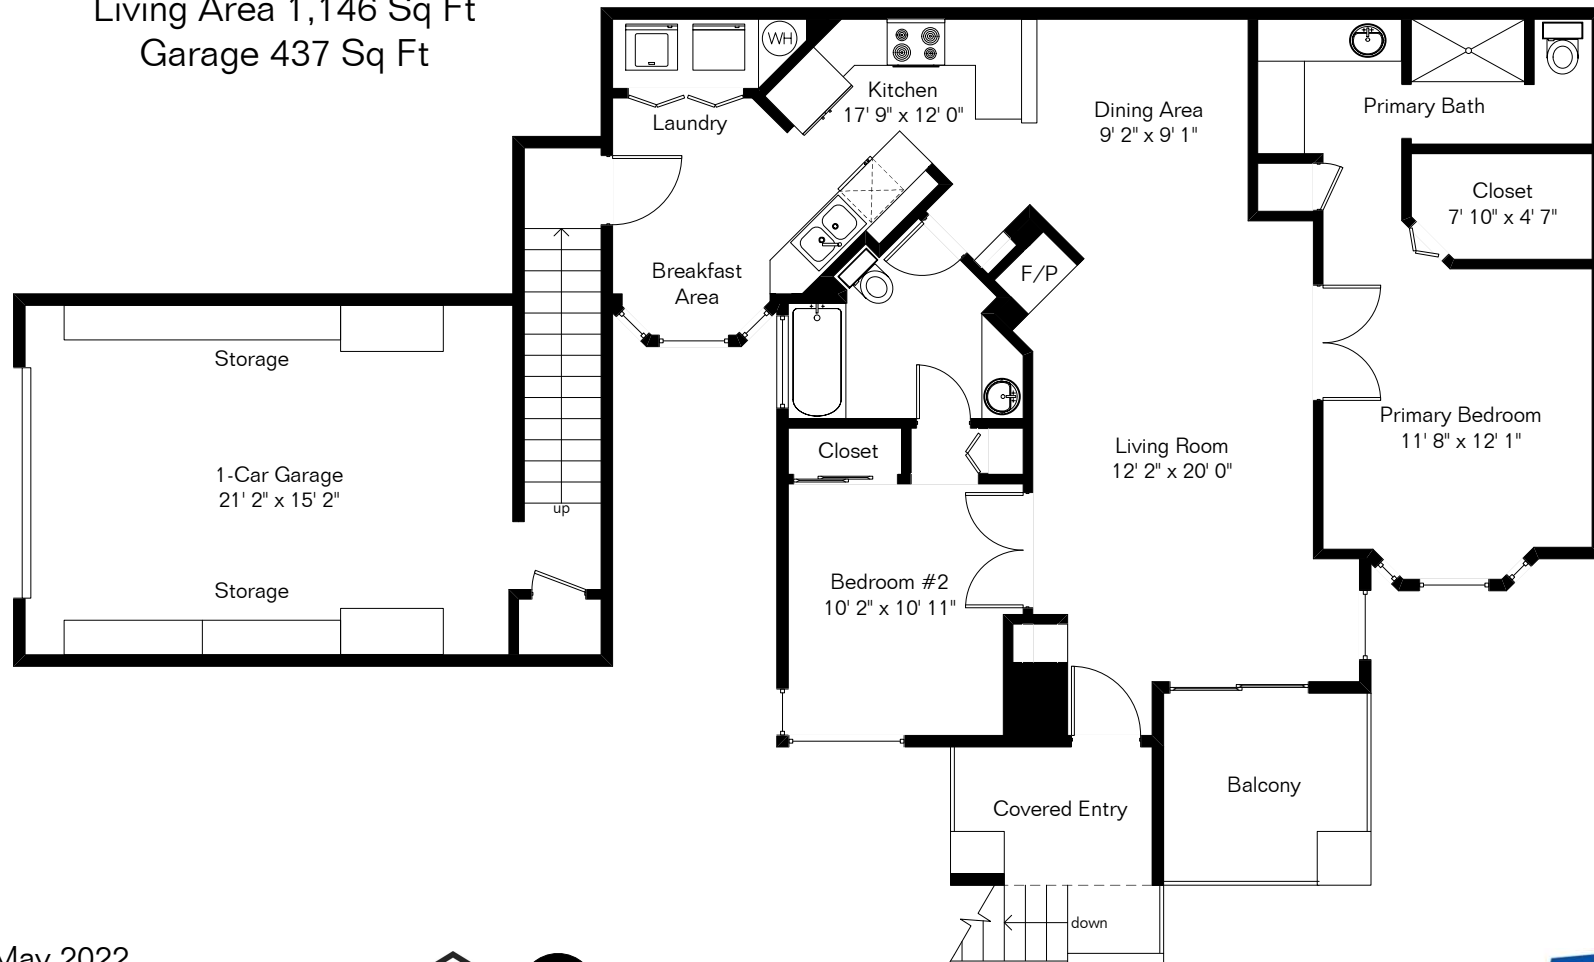

The square footages and room size information are deemed to be reliable but are not guaranteed and should be independently verified. This drawing is for marketing purposes only.

6291 N Vuelta Tajo

Living Area 1,146 Sq Ft
Garage 437 Sq Ft

Site Visit May 2022
0 ft. 6 ft. 10 ft. 20 ft.

Copyright 2022 Floor Plans First! LLC
All Rights Reserved.

Floor Plans First!
See the Floor Plan First!

FloorPlansFirst.com™
(520) 881-1500